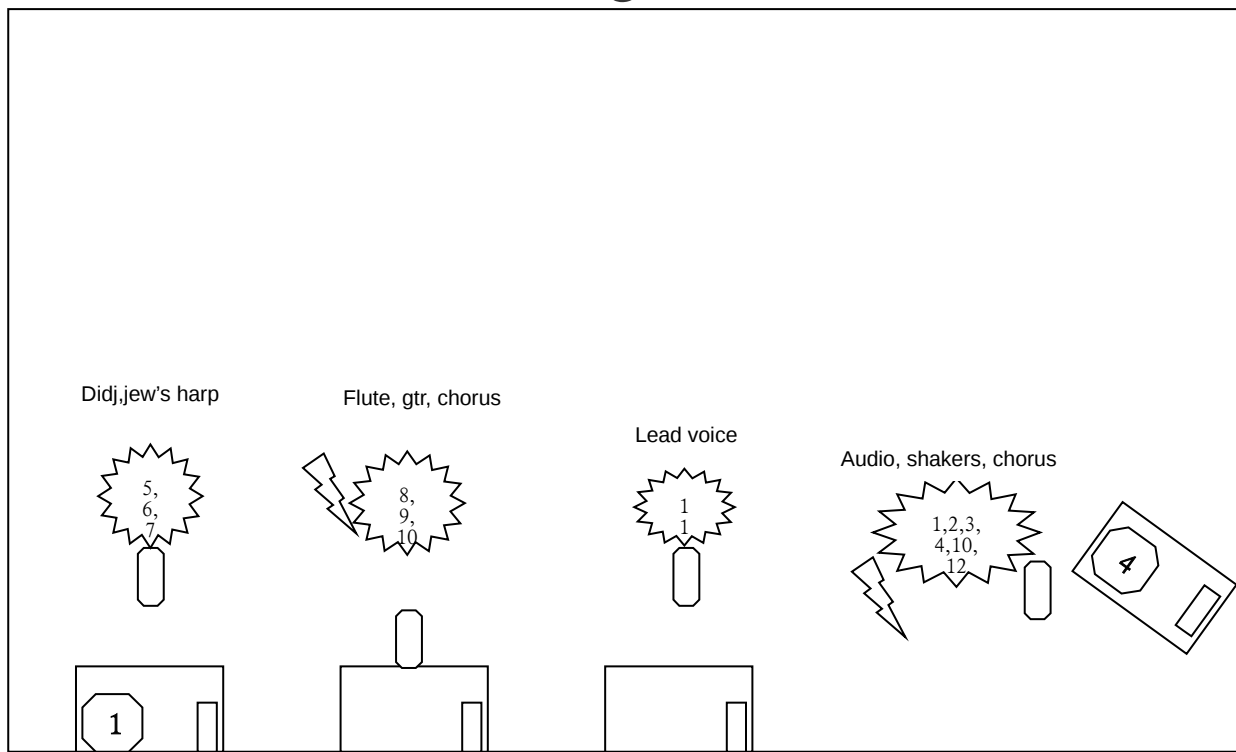

7	Jew' s harp	B é ta 58A	Comp	Big stand
8	Flute and chorus	B é ta 58A	Comp	Big stand
9	Guitar	Di	Comp	
10	Shakers	SM57	Comp	Big stand
11	Lead voice	B é ta 87A	Comp	Big stand
12	Chorus	SM58	Comp	Big stand
13	Rev 1			
14	Rev 1			
15	Rev 2			
16	Rev 2			
17	Rev 3			
18	Rev 3			
19	Delay			
20	Delay			
21	CD			
22	CD			

The mics above are preferred, other high quality professional mics are acceptable.

Stage